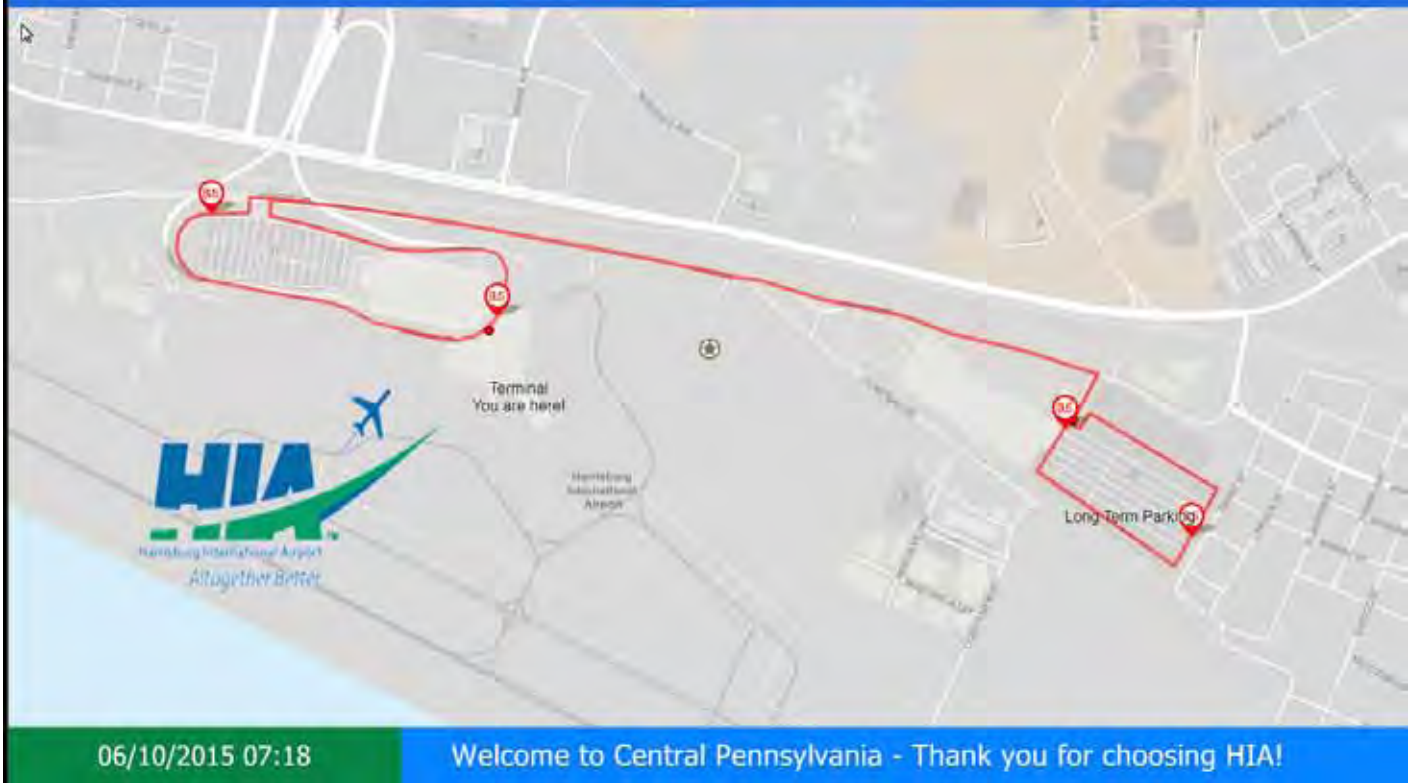

# Harrisburg International Airport use **Repeat Signage** to display information and track shuttle buses for travellers

“Here at Harrisburg International Airport we are using the Repeat Signage software to display a service that tracks our shuttle busses. The company DoubleMap provides a live feed Via a web site portal. Unfortunately the map and information was very plain. Then we found Repeat Software Ltd. Their Repeat Signage software allows us to display the site inside of a presentation.” Justin McNaughton, Information Technology Specialist, Harrisburg International Airport, Central Pennsylvania, USA. [www.flyhia.com](http://www.flyhia.com)

## HIA Long Term Parking Shuttle Tracker

“Using the tools, we were able to place a banner across the top showing our passengers what this map is. We were able to add useful information like the time and date. As well as a personal scrolling message. But most importantly we were able to add text overlays to the map showing people where they are and where our long term parking is. The Repeat Signage software was easy to use and operate. We were able to create a presentation in minutes that looked very high quality and professional.”