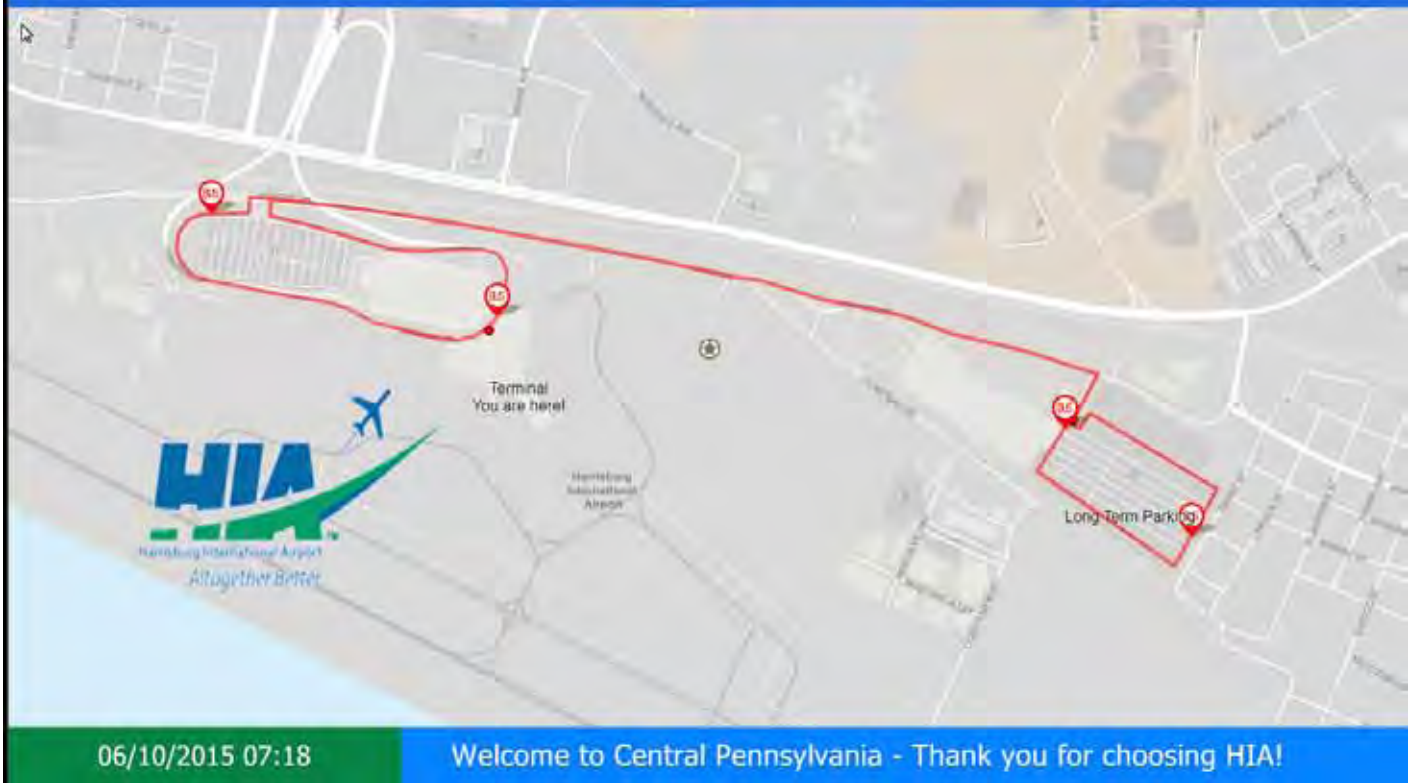

Harrisburg International Airport use **Repeat Signage** to display information and track shuttle buses for travellers

“Here at Harrisburg International Airport we are using the Repeat Signage software to display a service that tracks our shuttle busses. The company DoubleMap provides a live feed Via a web site portal. Unfortunately the map and information was very plain. Then we found Repeat Software Ltd. Their Repeat Signage software allows us to display the site inside of a presentation.” Justin McNaughton, Information Technology Specialist, Harrisburg International Airport, Central Pennsylvania, USA. www.flyhia.com

HIA Long Term Parking Shuttle Tracker

“Using the tools, we were able to place a banner across the top showing our passengers what this map is. We were able to add useful information like the time and date. As well as a personal scrolling message. But most importantly we were able to add text overlays to the map showing people where they are and where our long term parking is. The Repeat Signage software was easy to use and operate. We were able to create a presentation in minutes that looked very high quality and professional.”

Tech stuff: We are running the presentation on an HP 4000pro slim. Exporting the image out an HDMI port at a resolution of 1440x900. We then use NTI HDMI - RJ45 converters to push the image to an outdoor monitor over 500 feet away and 1 floor away. The monitor is located at our curb shuttle bus loading and unloading zone.