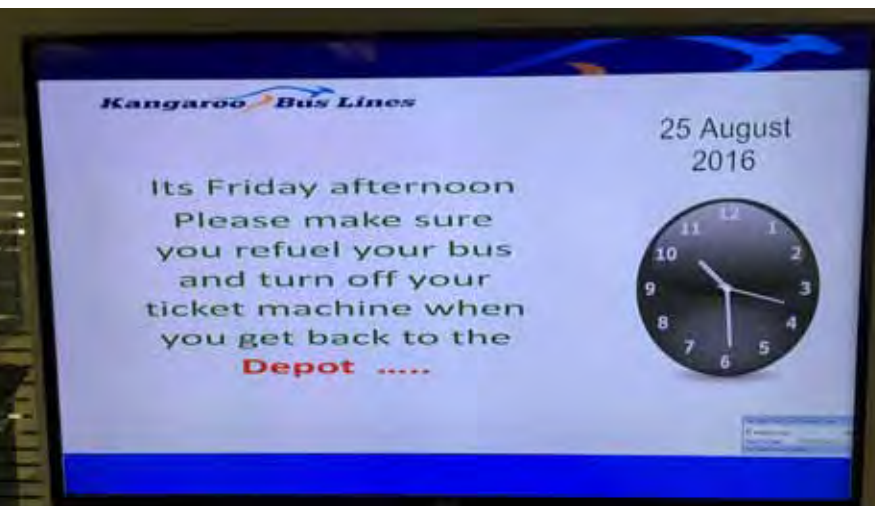

Kangaroo Bus Lines is strongly immersed in the tourism and education sectors. They offer day and holiday tours, school charter, corporate and business travel, inbound tours, national capital excursions and outback adventure touring and other tours. They love what they do and pour passion into delivering dependable, professional and memorable experiences for each of their valued customers.