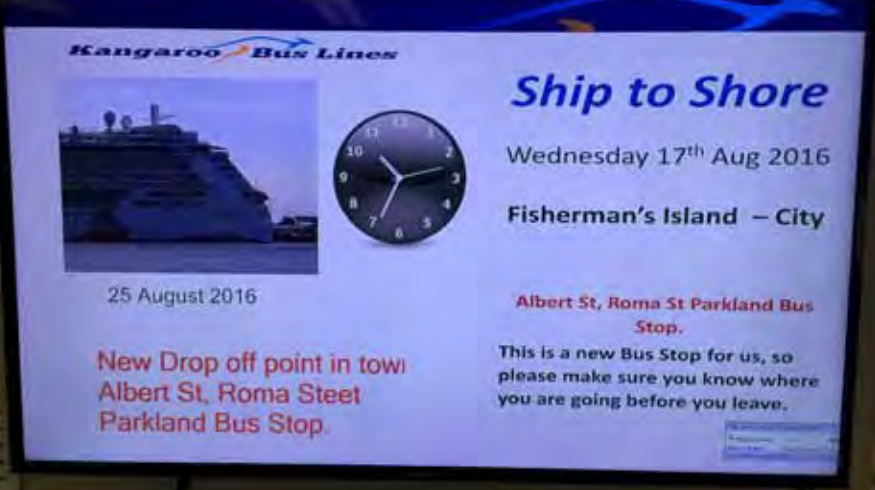

Kangaroo Bus Lines is strongly immersed in the tourism and education sectors. They offer day and holiday tours, school charter, corporate and business travel, inbound tours, national capital excursions and outback adventure touring and other tours. They love what they do and pour passion into delivering dependable, professional and memorable experiences for each of their valued customers.

Repeat Signage digital signage software allows you to place pictures, text, videos, documents, spreadsheets, date, real-time analog or digital clocks, RSS feeds and other media, wherever you want to place it on screen to build up your presentation.

You can schedule presentations to play at different times of the day or week and update your content locally or remotely over the Internet.

[Download a Repeat Signage trial edition](http://www.repeatsoftware.com) www.repeatsoftware.com

Repeat Signage V4 Standard Edition

Standard remote and network updatable system for schools, retail outlets and businesses