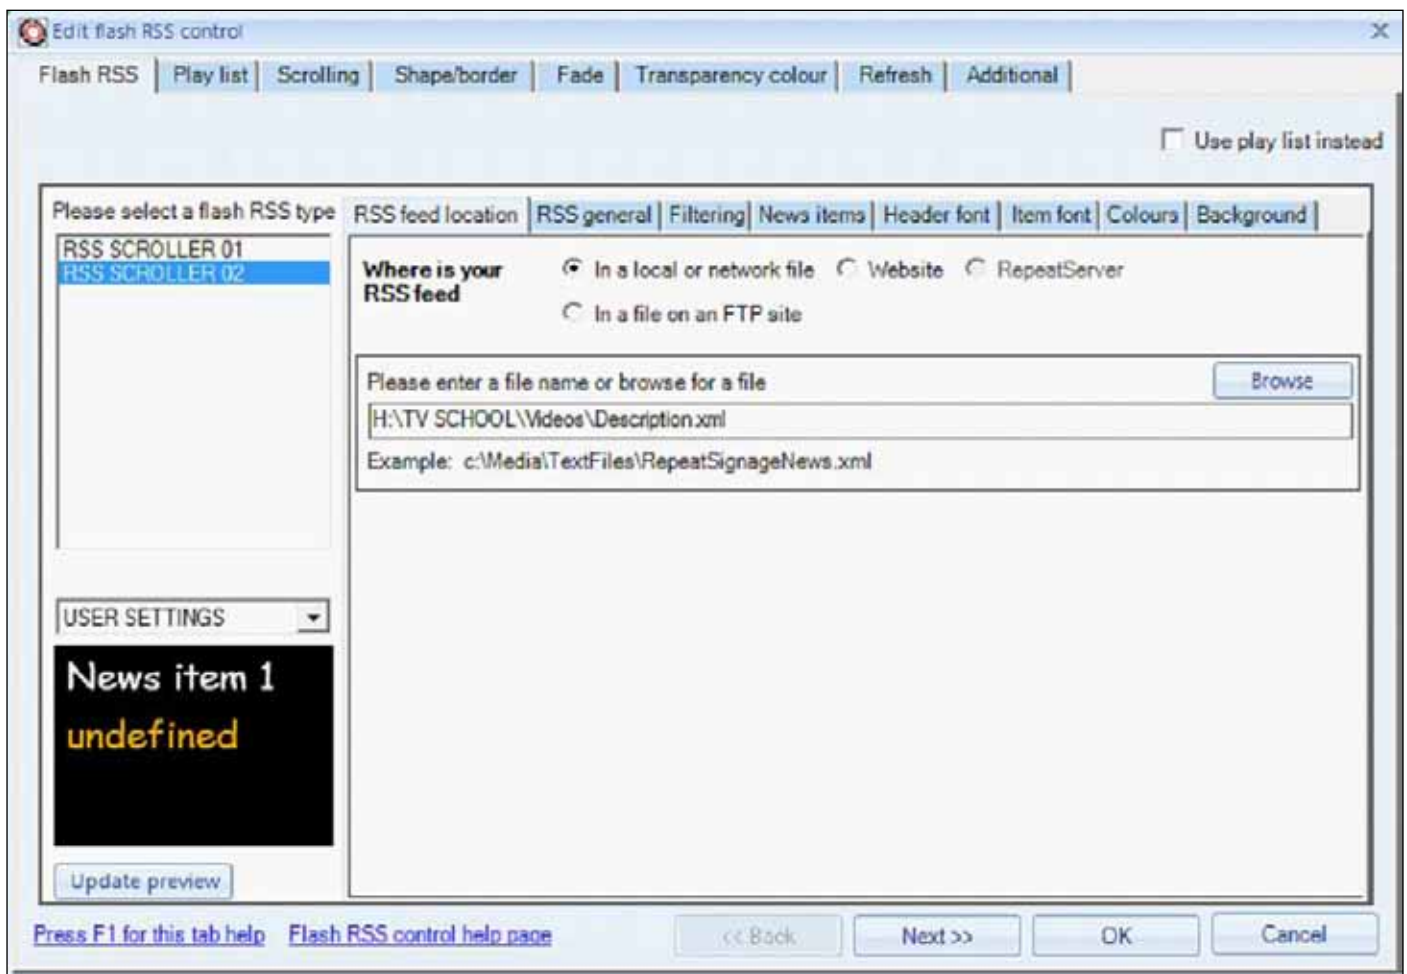

RSS SCROLLER02 Description

A scrolling RSS Feed pulled in from XML Notepad

Repeat Signage digital signage software

Repeat Signage 2015 is easy to use, professional, digital signage software that helps you get your message across and promote your organisation. You just need a Windows based PC, a desktop or large format display screen and Repeat Signage. It is easy to use and you can have a presentation playing in minutes.