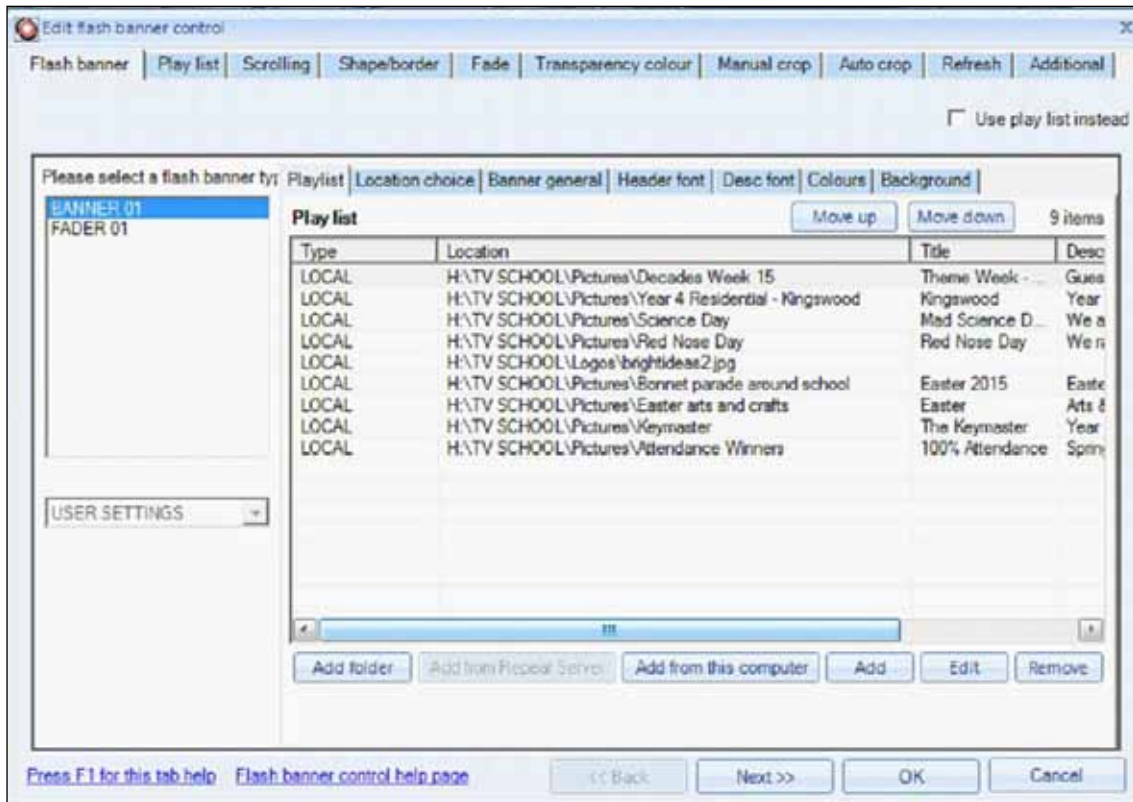

Banner01 Pictures

A collection of photos from recent events stored in folders and screened in a play list.