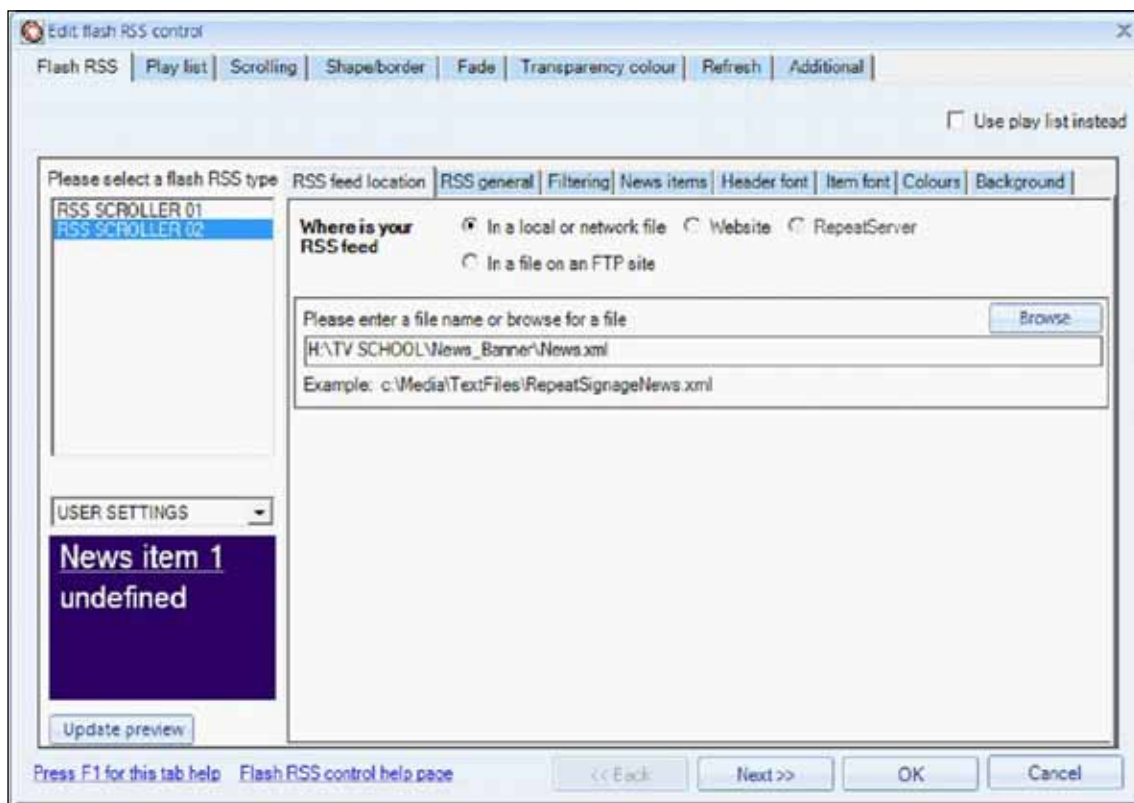

09 21 04

Banner01 Pictures

A collection of photos from recent events stored in folders and screened in a play list.

Banner01 Logos

A collection of various Award Logos attained by the school stored in a folder.

RSS SCROLLER02 News

A scrolling news 'flash' (RSS Feed) space pulled in from XML Notepad

Week1-Monday.rsp

This comes up at 11.30am to show today's school dinner selection. One of the TV's is in the Hall which the children have to pass on their way to the kitchen counter.