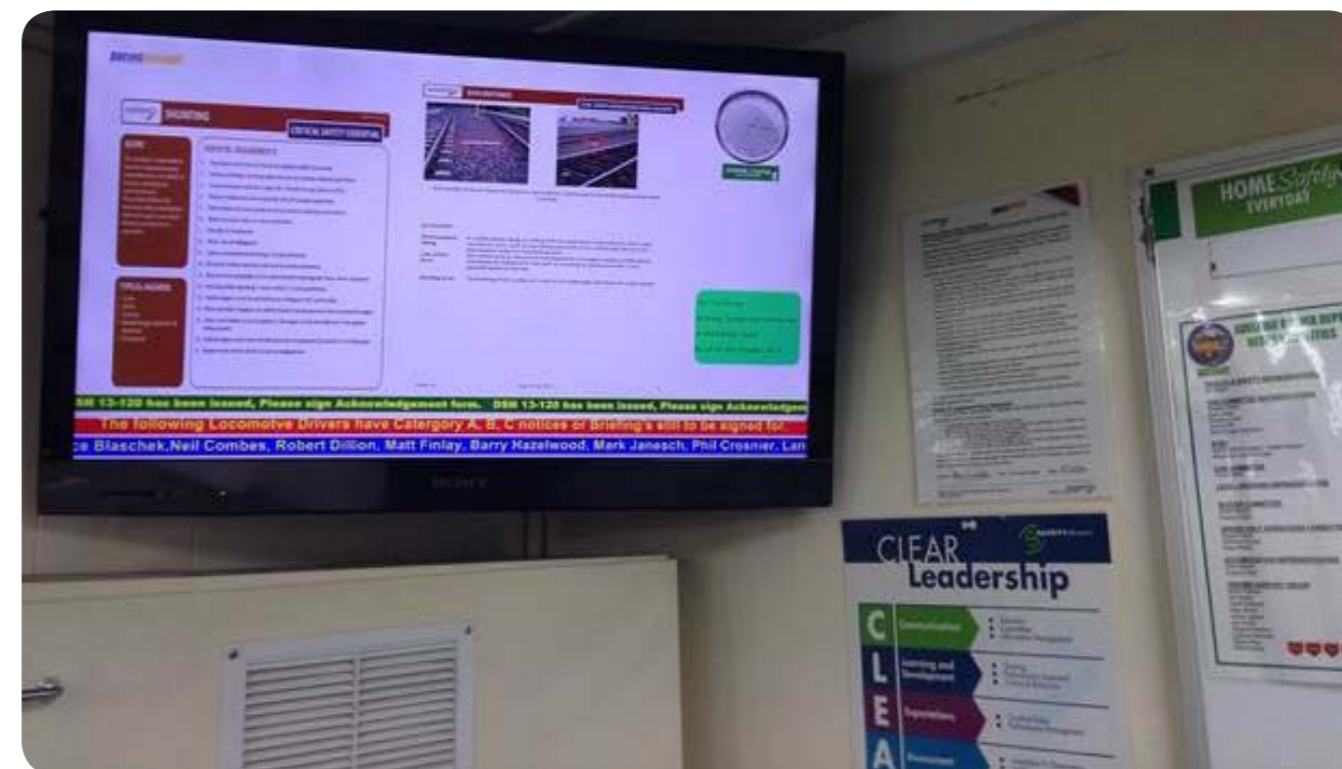

pacifernational Australia drives good results with **Repeat Signage**

A scenic shot of a Pacific National coal train in the Hunter Valley.

pacifernational

www.pacifernational.com.au

NR52 and NR30, the two NR class locos painted in Aboriginal design, haul the Indian Pacific at Newbridge, near Bathurst, NSW.

"Around Australia in the Locomotive Drivers Depots, to keep the staff up to date with Business, Safety has been a challenge. The Adelaide Drivers Depot has been using Repeat Signage, with very good results. Having the ability to have changing scenarios, updating remotely, has been excellent. Before it was just PowerPoint rolling through the screen, now I can mix and match scrolling text with the RSS feeds etc." Len Smith, Pacific National.

Repeat Signage is professional, easy to use digital signage software for Windows.

Repeat Signage Standard and Professional editions allow you to schedule your presentations for viewing at different times of the day and week. You can update remotely over the Internet, ideal for when you have display screens in retail stores, offices or depots across a region or worldwide. Touch screen capable, Repeat Signage has online training and online help menu.