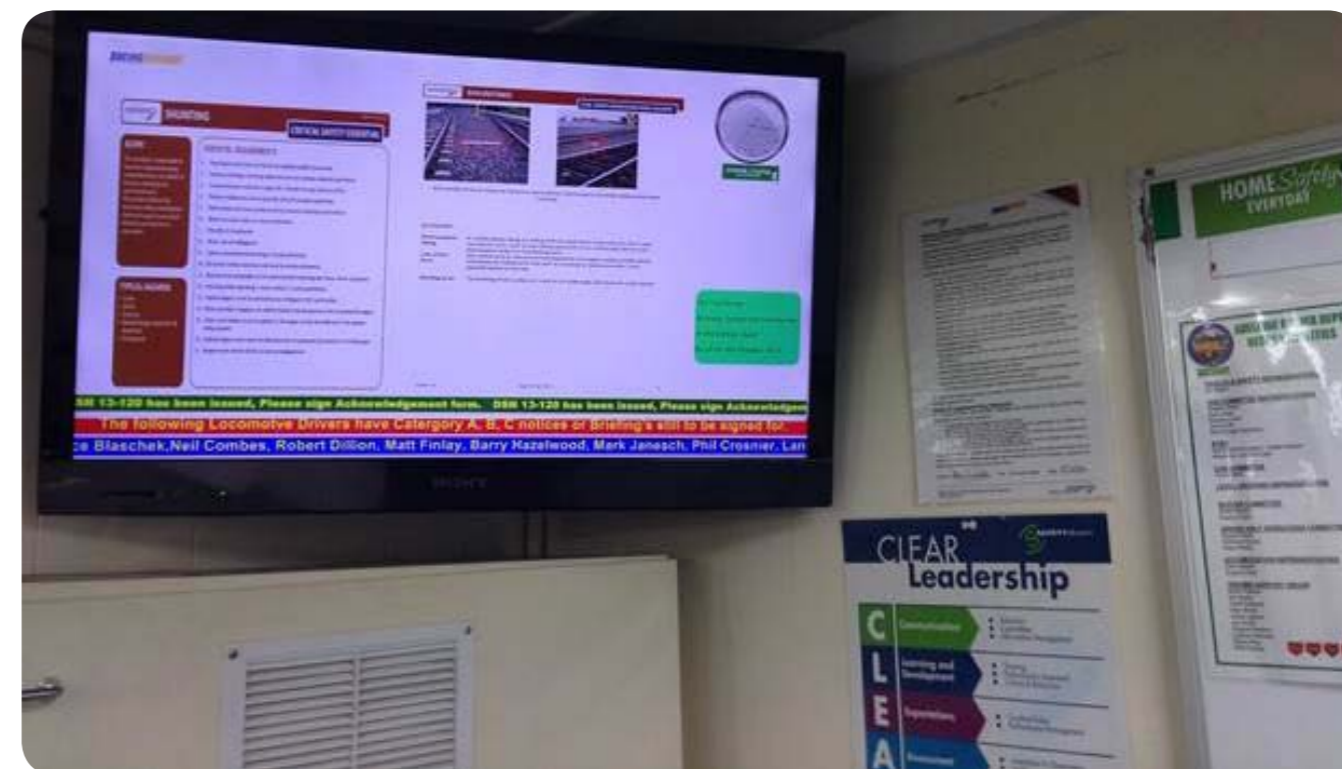

pacificnational Australia drives good results with **Repeat Signage**

pacificnational

www.pacificnational.com.au

Pacific National is the largest rail forwarding company in Australia.

The Bulk Services Division is responsible for all bulk products within the business. Pacific National transports coal, grain and industrial products in NSW and Victoria. It delivers approximately 95 million tonnes of coal per annum by rail to both domestic and export markets.

The Intermodal Division transports containerised freight on the interstate network and the narrow gauge networks in Queensland. It provides rail freight and terminal services to freight forwarders, steel manufacturers and provides haulage services for passenger trains, the Ghan and the Indian Pacific.

"Around Australia in the Locomotive Drivers Depots, to keep the staff up to date with Business, Safety has been a challenge. The Adelaide Drivers Depot has been using Repeat Signage, with very good results. Having the ability to have changing scenarios, updating remotely, has been excellent. Before it was just PowerPoint rolling through the screen, now I can mix and match scrolling text with the RSS feeds etc." Len Smith, Pacific National.

Repeat Signage is professional, easy to use digital signage software for Windows.

Repeat Signage Standard and Professional editions allow you to schedule your presentations for viewing at different times of the day and week. You can update remotely over the Internet, ideal for when you have display screens in retail stores, offices or depots across a region or worldwide. Touch screen capable, Repeat Signage has online training and online help menu.

You can download Repeat Signage trial version: www.repeatsoftware.com